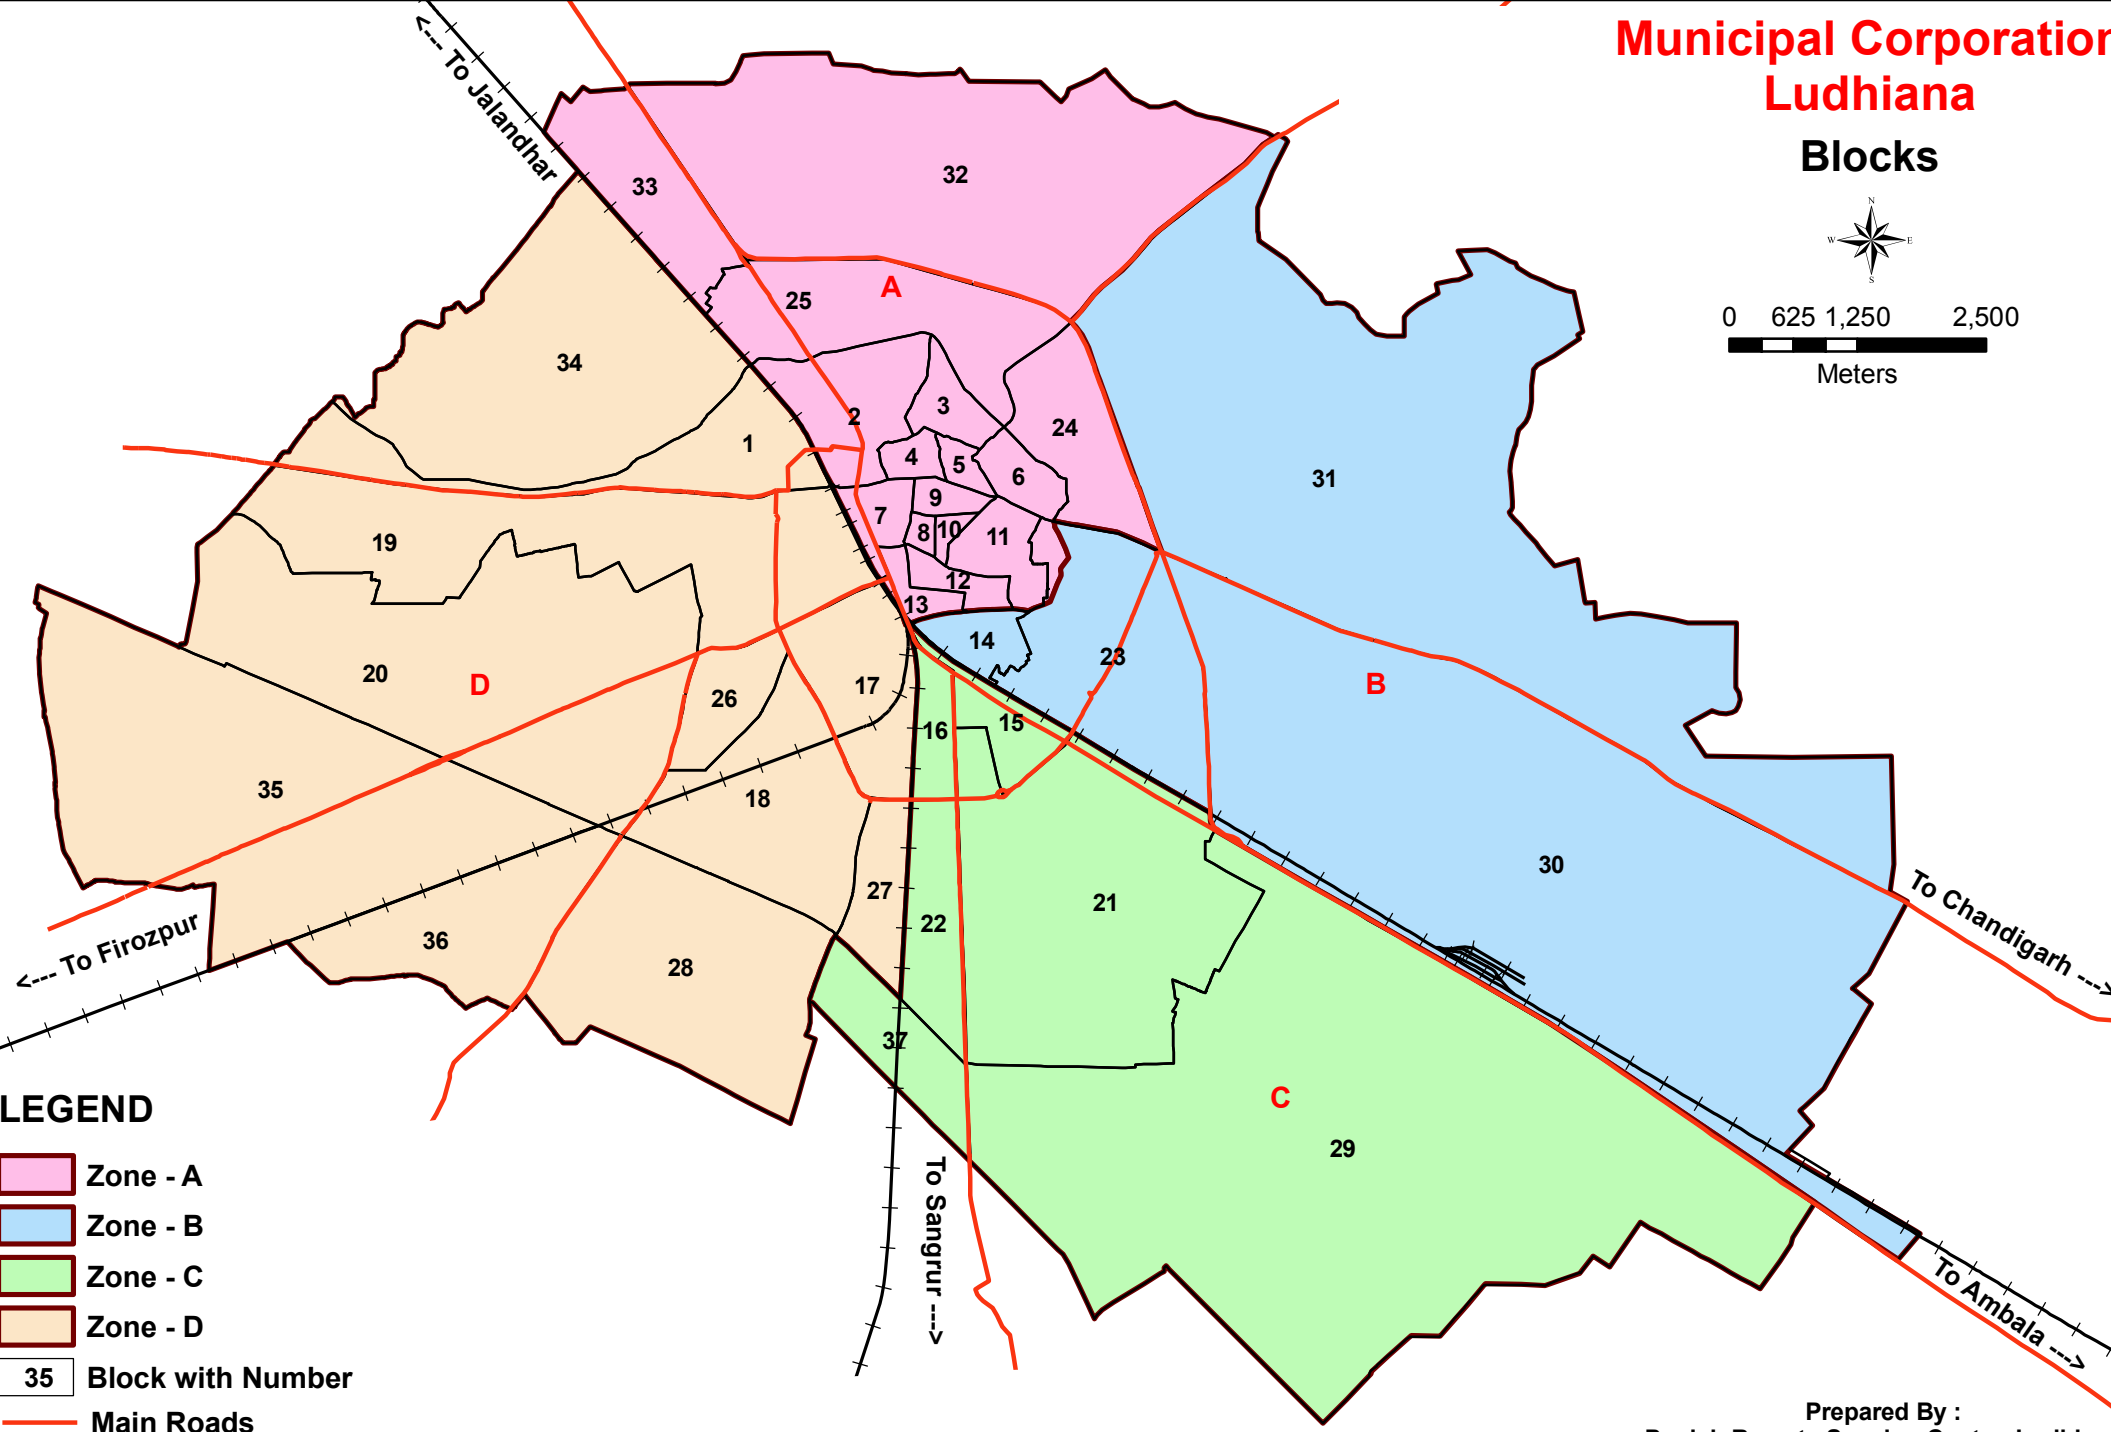

# Municipal Corporation Ludhiana

## Blocks

### LEGEND

- Zone - A
- Zone - B
- Zone - C
- Zone - D
- Block with Number
- Main Roads
- Railway Line

Prepared By :  
Punjab Remote Sensing Centre, Ludhiana  
For :  
Municipal Corporation, Ludhiana